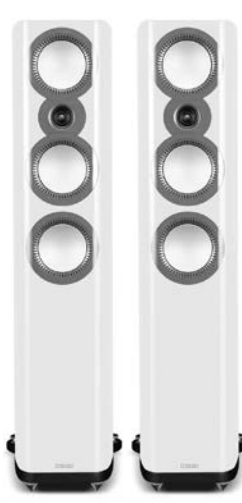

Available in Black or White.

WAS \$3,499
\$2,999

MISSION

ZX-5 Floorstanding Speakers

The ZX-5 is a 3-way Floorstanding loudspeaker with two 6.5" bass drivers and a 1.5" ring dome treble unit. Mission ZX incorporates purpose designed bass driver cones, precision engineered motor systems, advanced treble units and more. As ever with Mission products; 'Music leads, Technology Follows'. No compromise.