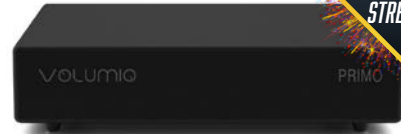

\$2,799

VOLUMIO

Primo V3 Network Streamer

The latest Streaming DAC completely reinvented around the latest engineering solutions. Enjoy streaming and local music from an ultra-quiet background, for a complete streaming solution.

\$1,999

VOLUMIO

Rivo Network Transport

A pure digital streamer to focus on what matters the most, to listen to all music exactly as the artist intended. Stream from your favorite music services such as Spotify, Tidal and Qobuz and use Volumio plugins to connect to many additional services and functionalities. Bring your content from local or network-attached drives and play internet radio all thanks to Volumio OS.

WAS \$1,999
\$1,599

VOLUMIO

Integro Streaming Amplifier with HDMI eARC

Integrated Network Amplifier with direct-digital dual mono Class-D amplifier technology, enclosed in a stylish compact design. Integro lets you stream from your favorite music services. Volumio plugins allow you to connect to many additional services and functionalities such as Youtube, Soundcloud, Radio Paradise, FusionDSP and more.

WAS \$2,499
\$1,499

VOLUMIO

Primo Network Streamer

Primo is small in stature, but huge in features and sound quality. Wired and wireless networking, bluetooth input, high resolution ready and amazing sound quality for the price. The perfect way to start your streaming adventure.