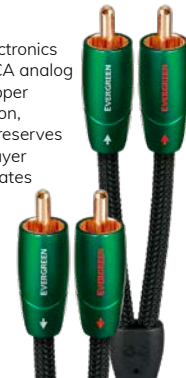

audioquest.

Evergreen RCA Interconnect Cables

Connect a wide range of audio electronics with the AudioQuest Evergreen RCA analog interconnect. Solid Long-Grain Copper (LGC) conductors minimize distortion, Foamed-Polyethylene insulation preserves dynamic contrasts, and a Metal-Layer Noise-Dissipation efficiently dissipates high-frequency noise for cleaner, more naturally beautiful music.

Available sizes: 0.6, 1, 2, 3, 5, 8, 12, 16 or 20 metres.