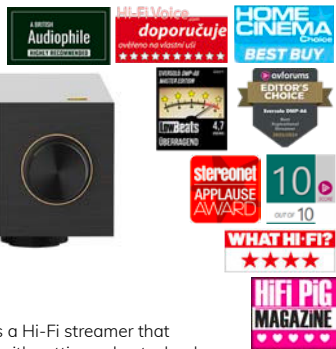

\$4,999

EVERSOLO

DMP-A6 Master Edition Gen 2 Hi-Fi Music Streamer

The Eversolo DMP-A6 Master Edition Gen 2 is a Hi-Fi streamer that seamlessly blends exceptional sound quality with cutting-edge technology. It is more than just an audio device; it is a new way to connect with the world of music. From hardware design to audio processing, every detail of the DMP-A6 Master Edition Gen 2 has been meticulously crafted for audiophiles who seek the ultimate listening experience.